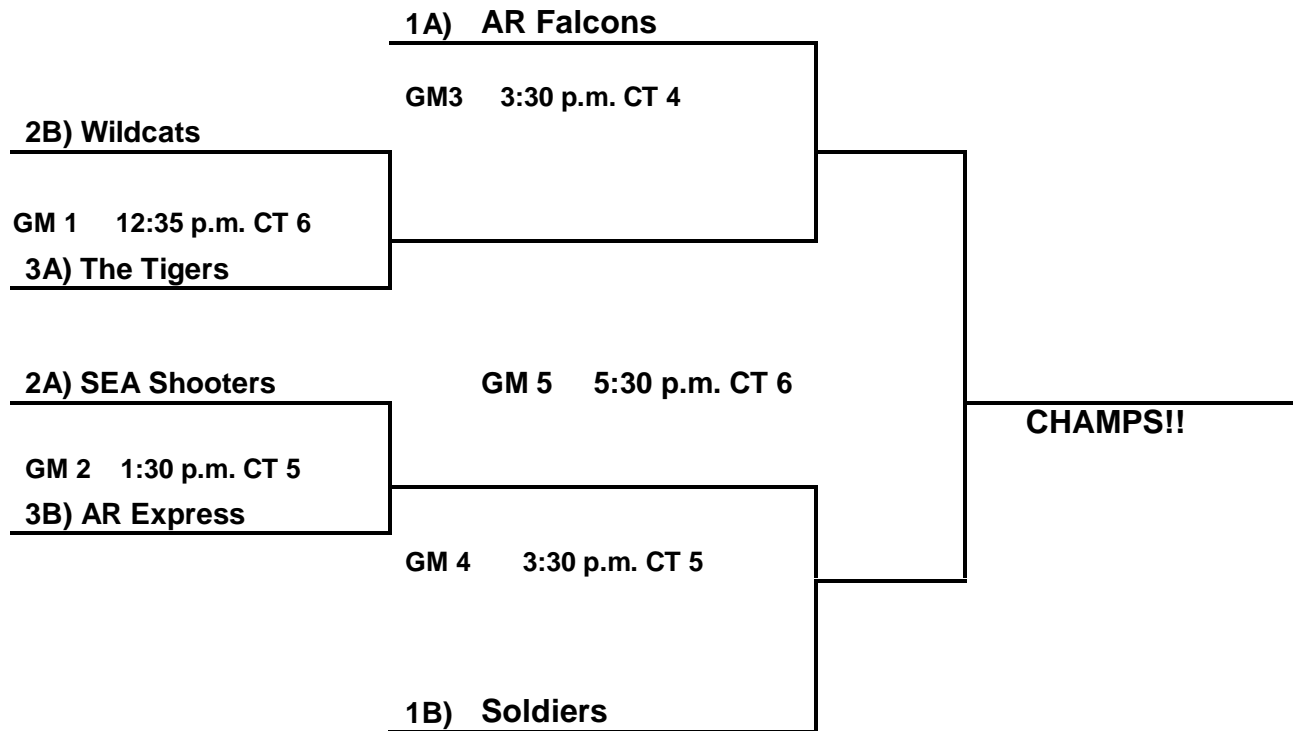

8th Grade Boys:

Sunday:

Consolation Games:

Loser GM 1) _____ VS _____ (Loser GM 2)
GM 6 4:30 p.m. CT 6

Loser GM 3) _____ VS _____ (Loser GM 4)
GM 7 6:30 p.m. CT 6