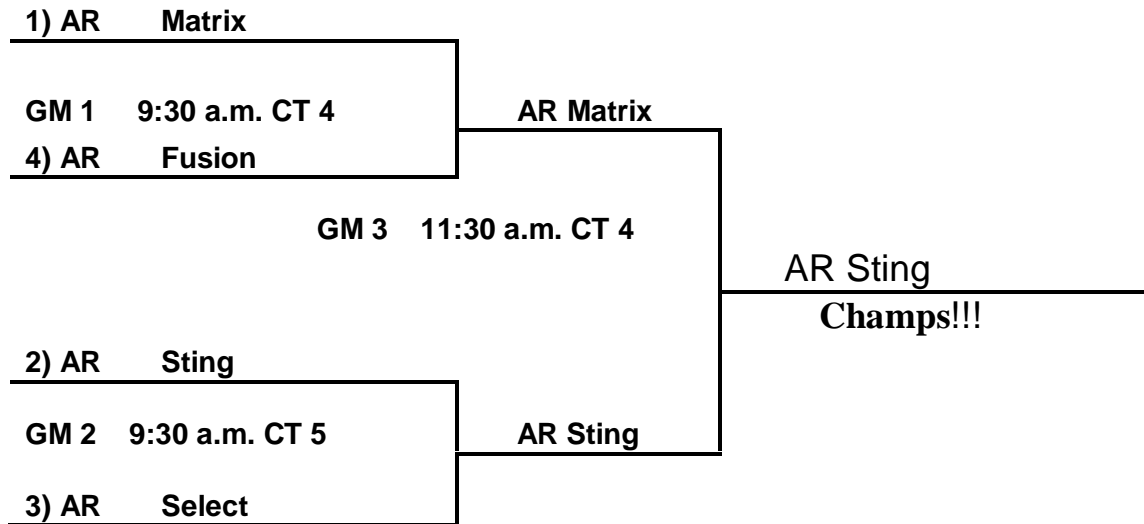

Senior Girls:

28. Lady Fusion
29. White County Bulls (Pool Play Only)
30. Arkansas Matrix
31. AR Sting
32. Arkansas Select

Saturday:

- 28 V 29 1:30 p.m. CT 4 +1
- 32 V 28 3:30 p.m. CT 4 +5
- 30 V 31 3:30 p.m. CT 6 +4
- 31 V 32 5:30 p.m. CT 4 +15
- 29 V 30 5:30 p.m. CT 5

Sunday Bracket:

Consolation Game:

Loser GM 1) AR Fusion VS AR Select (Loser GM 2)
GM 4 11:30 a.m. CT 5