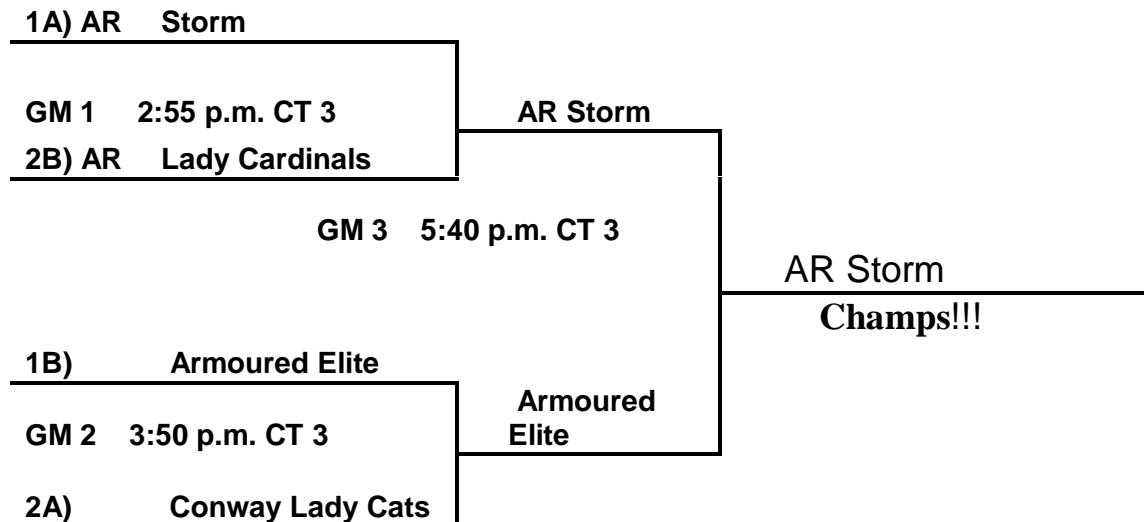

9th/10th Grade Girls:

POOL A:

21. Arkansas Storm
22. Rebels KD (Pool Play Only)
23. Conway Lady Cats

POOL B:

24. Arkansas Lady Cardinals
25. Armoured Elite
26. AR Lady Stars (Pool Play Only)

Saturday:

- 21 V 22 2:30 p.m. CT 2
- 24 V 25 3:30 p.m. CT 2 +2
- 23 V 21 5:30 p.m. CT 1 +15
- 25 V 26 5:30 p.m. CT 3
- 22 V 23 7:30 p.m. CT 1+15
- 26 V 24 7:30 p.m. CT 2

Sunday Bracket:

Consolation Game:

Loser GM 1) Lady Cardinals VS Conway Lady Cats (Loser GM 2)
GM 4 4:45 p.m. CT 3