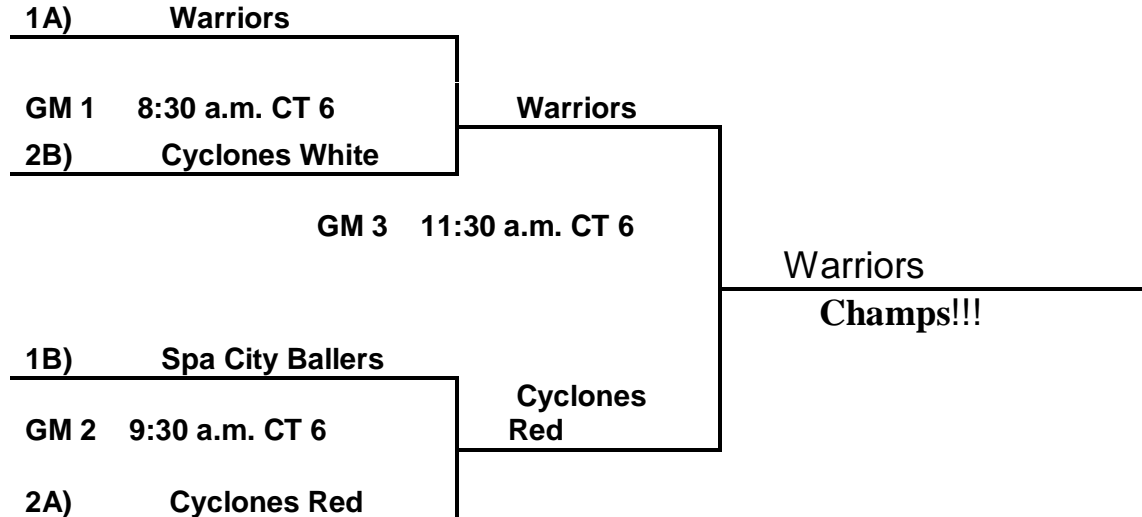

7th Grade Boys:

POOL A:

56. Russellville Cyclones Red
57. Panthers (Pool Play Only)
58. Warriors

POOL B:

59. Russellville Cyclones White
60. Central AR Razorbacks (Pool Play Only)
61. Spa City Ballers

Saturday:

- 59 V 60   10:30 a.m. CT 5 +1
- 57 V 58   10:30 a.m. CT 6 +15
- 60 V 61   12:30 p.m. CT 6 +1
- 58 V 56   1:30 p.m. CT 5 +3
- 61 V 59   2:30 p.m. CT 5 +15
- 56 V 57   3:30 p.m. CT 5

Sunday Bracket:

Consolation Game:

Loser GM 1) Spa City Ballers VS Cyclones White (Loser GM 2)
GM 4 10:30 a.m. CT 6