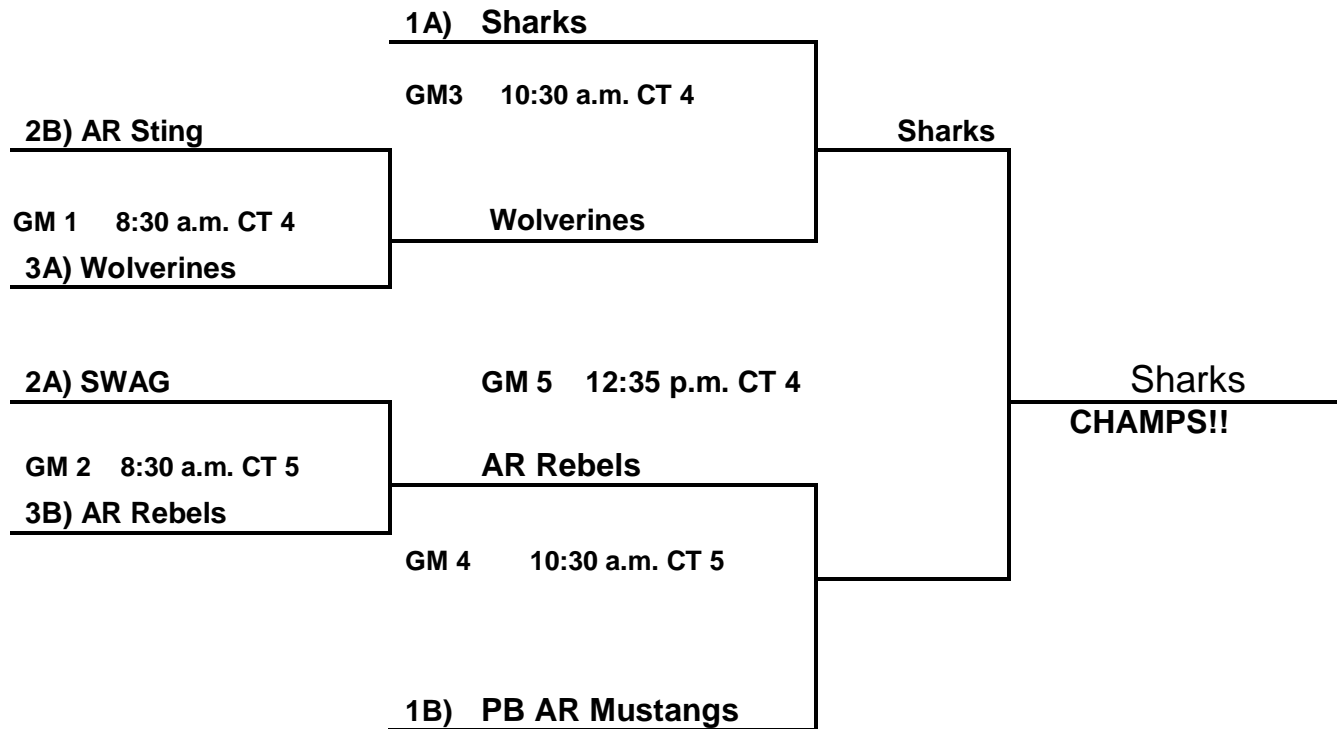

Senior Boys:

POOL A:

79. Arkansas Wolverines
80. Arkansas River Sharks
81. Arkansas S.W.A.G.

POOL B:

82. AR Sting
83. AR Rebels
84. PB Arkansas Mustangs

Saturday:

- 80 V 81   9:30 a.m. CT 6 +10
- 82 V 83   10:30 a.m. CT 4 +7
- 81 V 79   11:30 a.m. CT 6 +11
- 83 V 84   12:30 p.m. CT 5 +10
- 79 V 80   1:30 p.m. CT 6 +8
- 84 V 82   2:30 p.m. CT 4 +15

Sunday Bracket:

Consolation Game:

Loser GM 1) AR Sting VS SWAG (Loser GM 2)
GM 6 12:35 p.m. CT 5