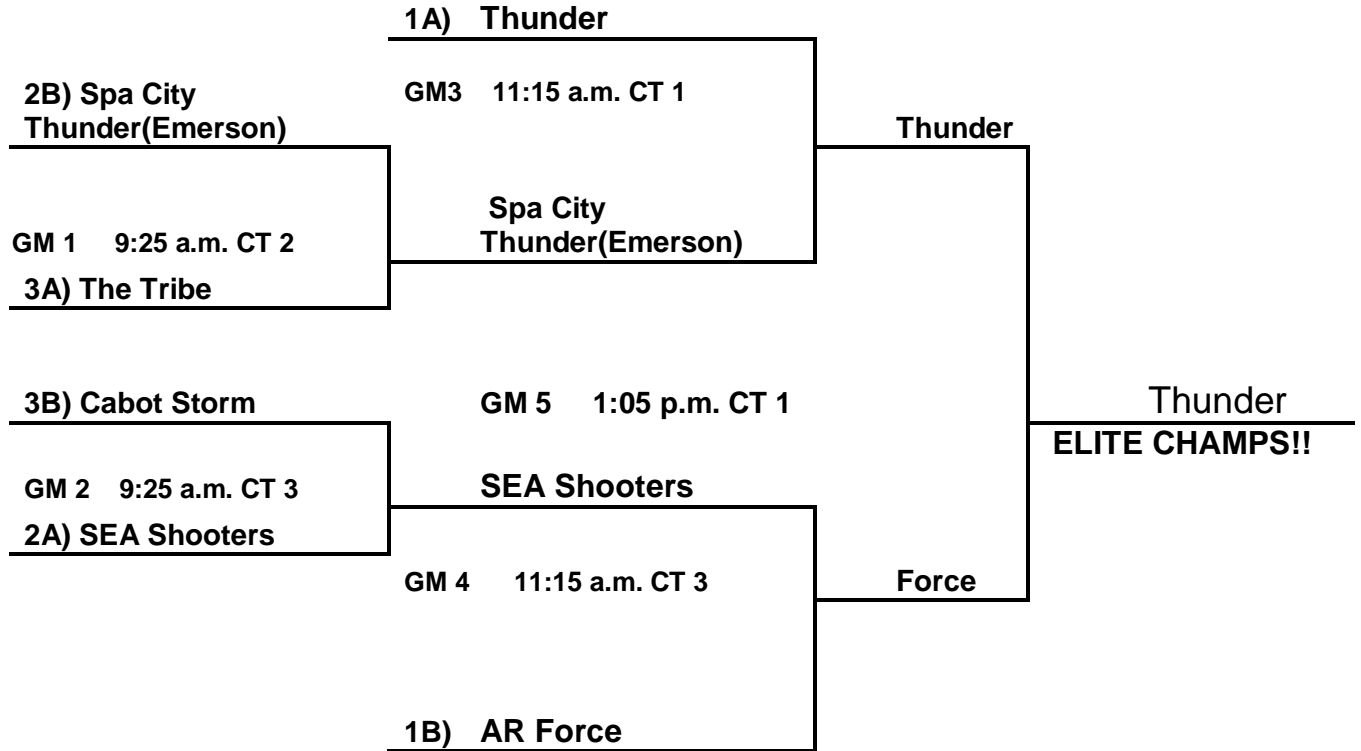

6th Grade Boys Sunday Brackets:

Sunday Elite Bracket: