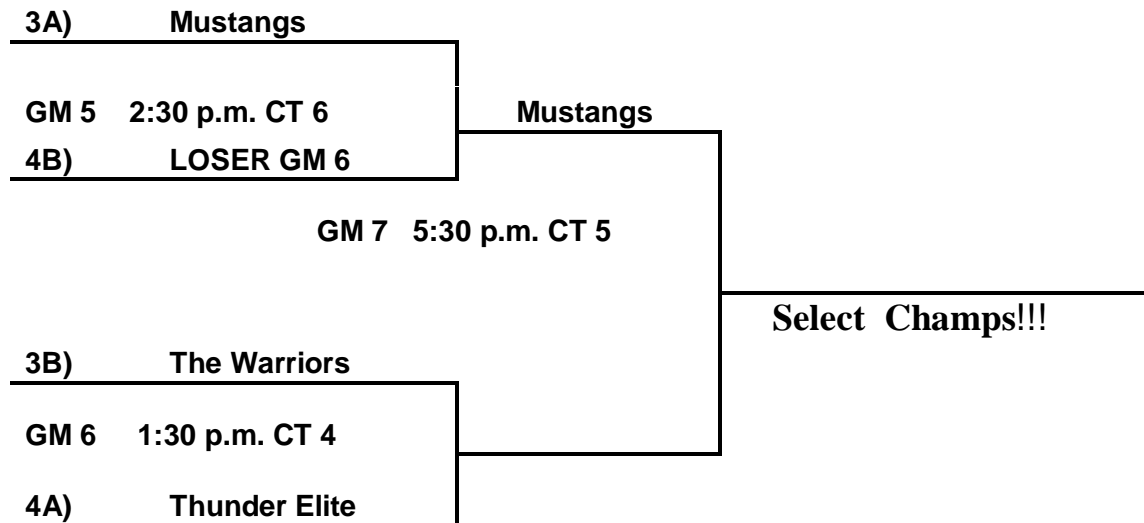

9th/10th Grade Boys Brackets:

Sunday Bracket:

Conso

Consolation Game:

Loser GM 1) AR Red Storm VS _____ (Loser GM 2)
GM 4 3:30 p.m. CT 6

Sunday Select Bracket:

Senior Boys:

POOL A:

- 79. Arkansas Wolverines
- 80. Arkansas River Sharks
- 81. Arkansas S.W.A.G.

POOL B:

- 82. AR Sting
- 83. AR Rebels
- 84. PB Arkansas Mustangs

Saturday:

- 80 V 81 9:30 a.m. CT 6 +10
- 82 V 83 10:30 a.m. CT 4 +7
- 81 V 79 11:30 a.m. CT 6 +11
- 83 V 84 12:30 p.m. CT 5 +10
- 79 V 80 1:30 p.m. CT 6 +8
- 84 V 82 2:30 p.m. CT 4 +15