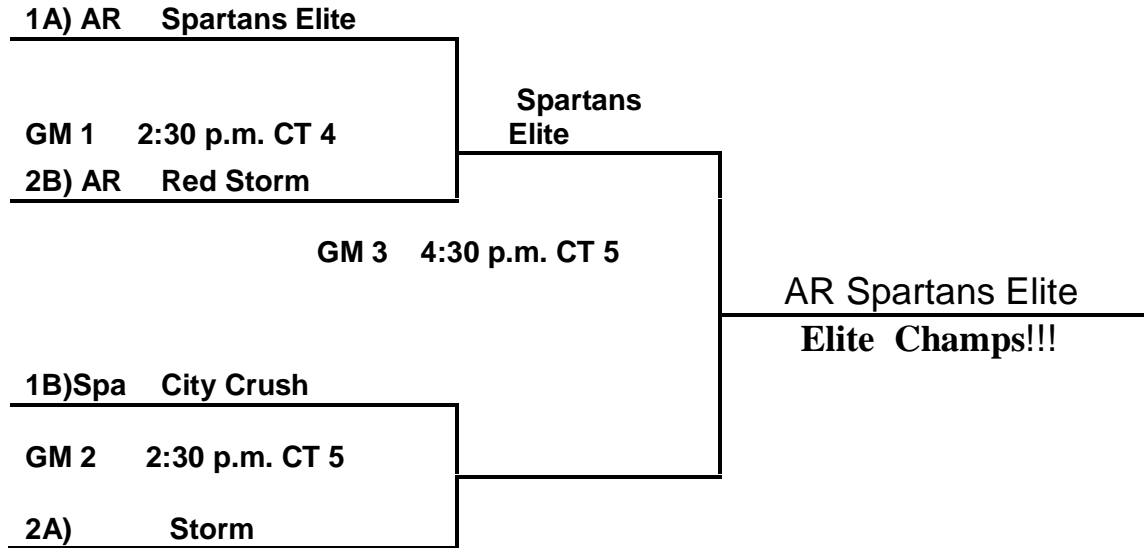

9th/10th Grade Boys Brackets:

Sunday Bracket: