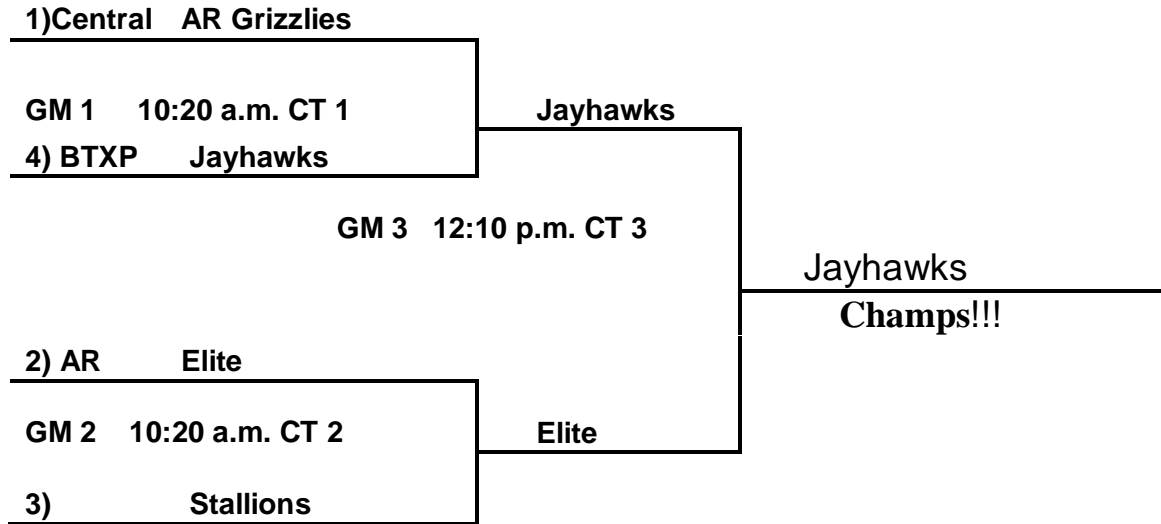

3rd /4th Grade Boys:

3rd Grade Boys Sunday Bracket:

Consolation Game:

Loser GM 1) Central AR Grizzlies VS Stallions (Loser GM 2
GM 4 1:05 p.m. CT 3